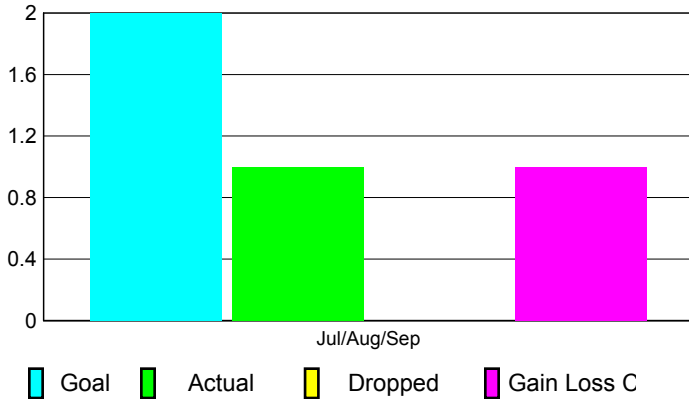

2010-2011 GMT Reports for District (or Undistricted) **District 324E4**

GMT: **Adv K G RAMA KRISHNA MUR**

Location: **INDIA**

GMT CA: **6**

CLUBS

Club Results
2010-2011

Clubs
2009-2010

Month	New Club	Actual New	Actual Dropped	Gain/Loss of	Gain/Loss of
	Goal	Clubs	Clubs	Clubs	Clubs
Jul/Aug/Sep	2	1	0	1	2
Totals	2	1	0	1	2

Club Results 2010-2011

Goal, New, Dropped, Gain/Loss

Comparison of Club Gain/Loss

Current Year Compared to the Previous Year

YTD Status Quo Clubs 2010-2011

Status Quo Clubs Compared to Status Quo Members

MEMBERSHIP