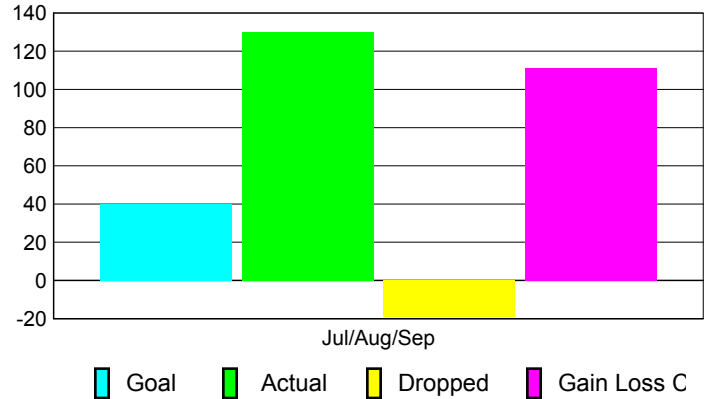

Membership Results 2010-2011

Goal, New, Dropped, Gain/Loss